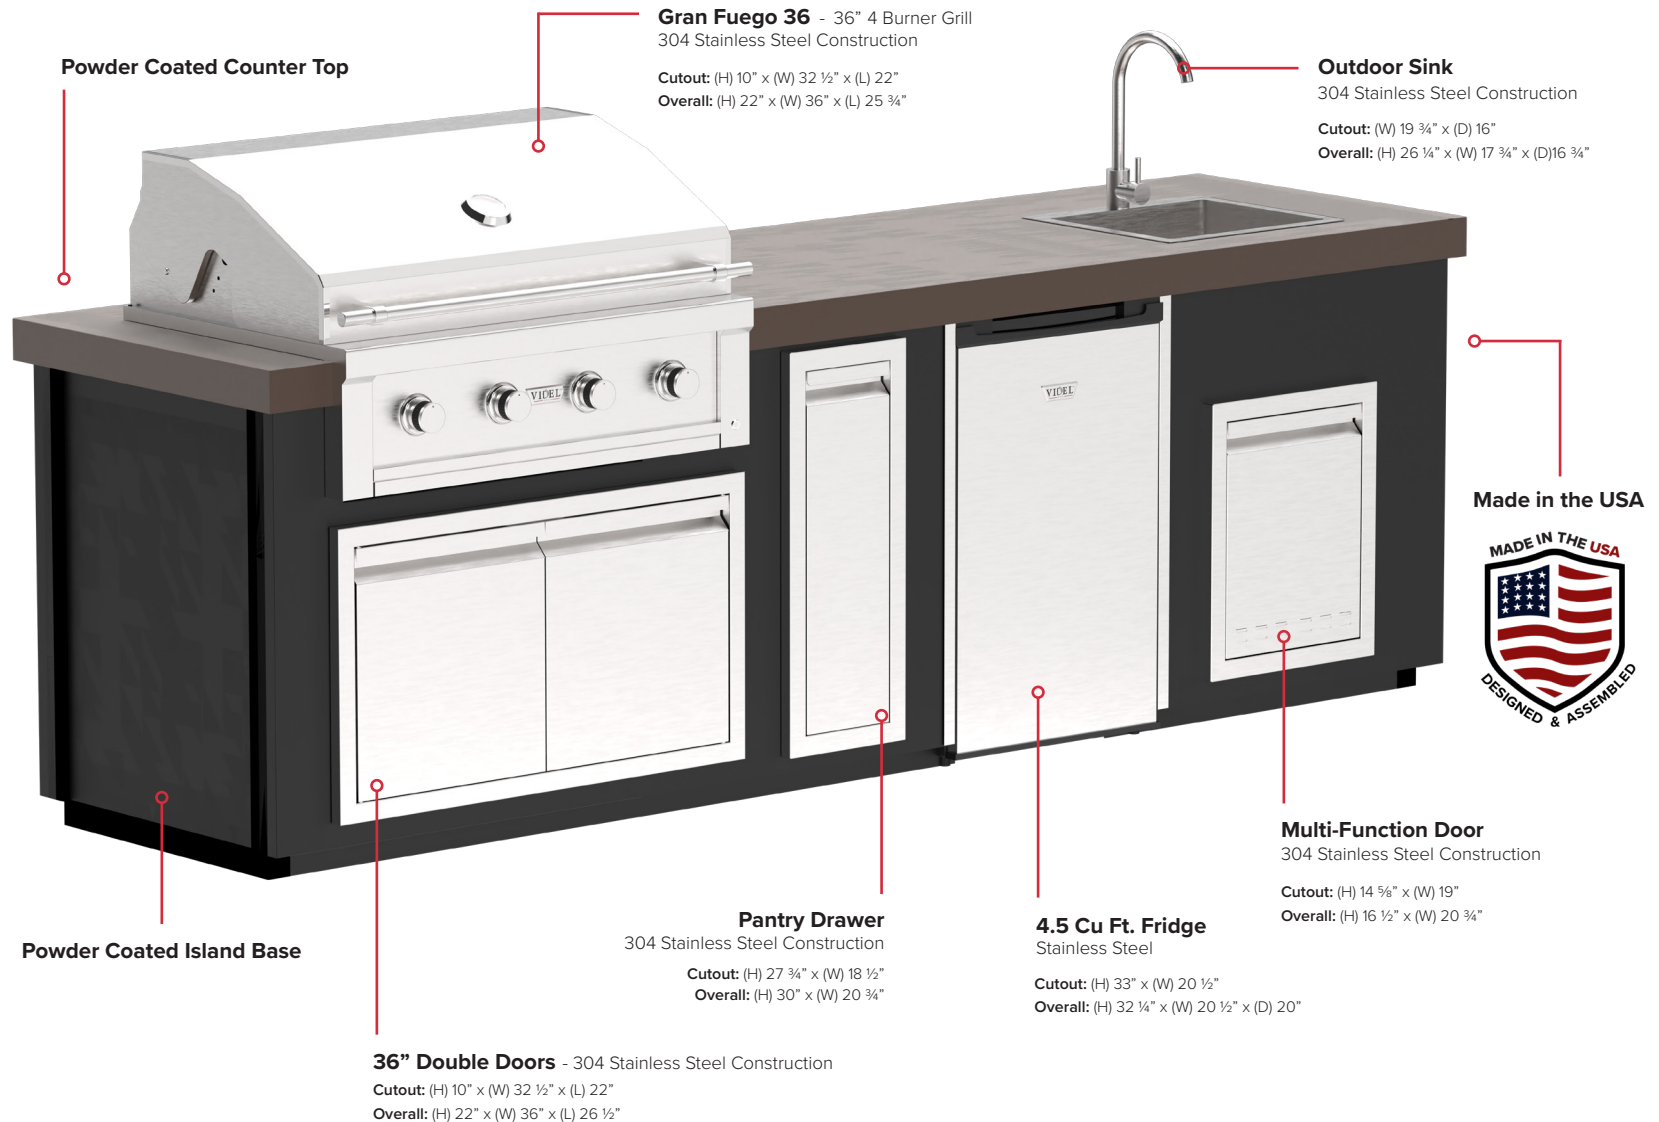

LUXE 112I

DG-112I-LUXE

VIDEL™

U S A

CERTIFIED PRODUCTS

ISLAND DIMENSIONS

Overall: (H) 36" x (W) 30" x (L) 112"

ISLAND COMPONENTS

- Gran Fuego 36 - 36" 4 Burner Grill
- 36" Double Doors
- 4.5 Cu Ft. Fridge
- Pantry Drawer
- Multi Function Door
- Outdoor Sink

OPTIONAL ACCESSORIES

- Outdoor Audio System
- Cutting Board
- Barbecue Tools
- Bottle Opener
- Griddle Spatula
- Rotisserie Kit
- Electrical Outlet
- Grill Grates
- Stainless Steel Gas Burner
- Onyx Sear Burner
- Smoker Box
- Grill Cover
- LED Lighting System

ISLAND FINISH

Powder Coat Color Options
Scan the QR Code for more information

If you have any questions regarding this product, please contact us directly.

Phone 909.460.5579

Email SALES@THEOUTDOORPLUS.COM