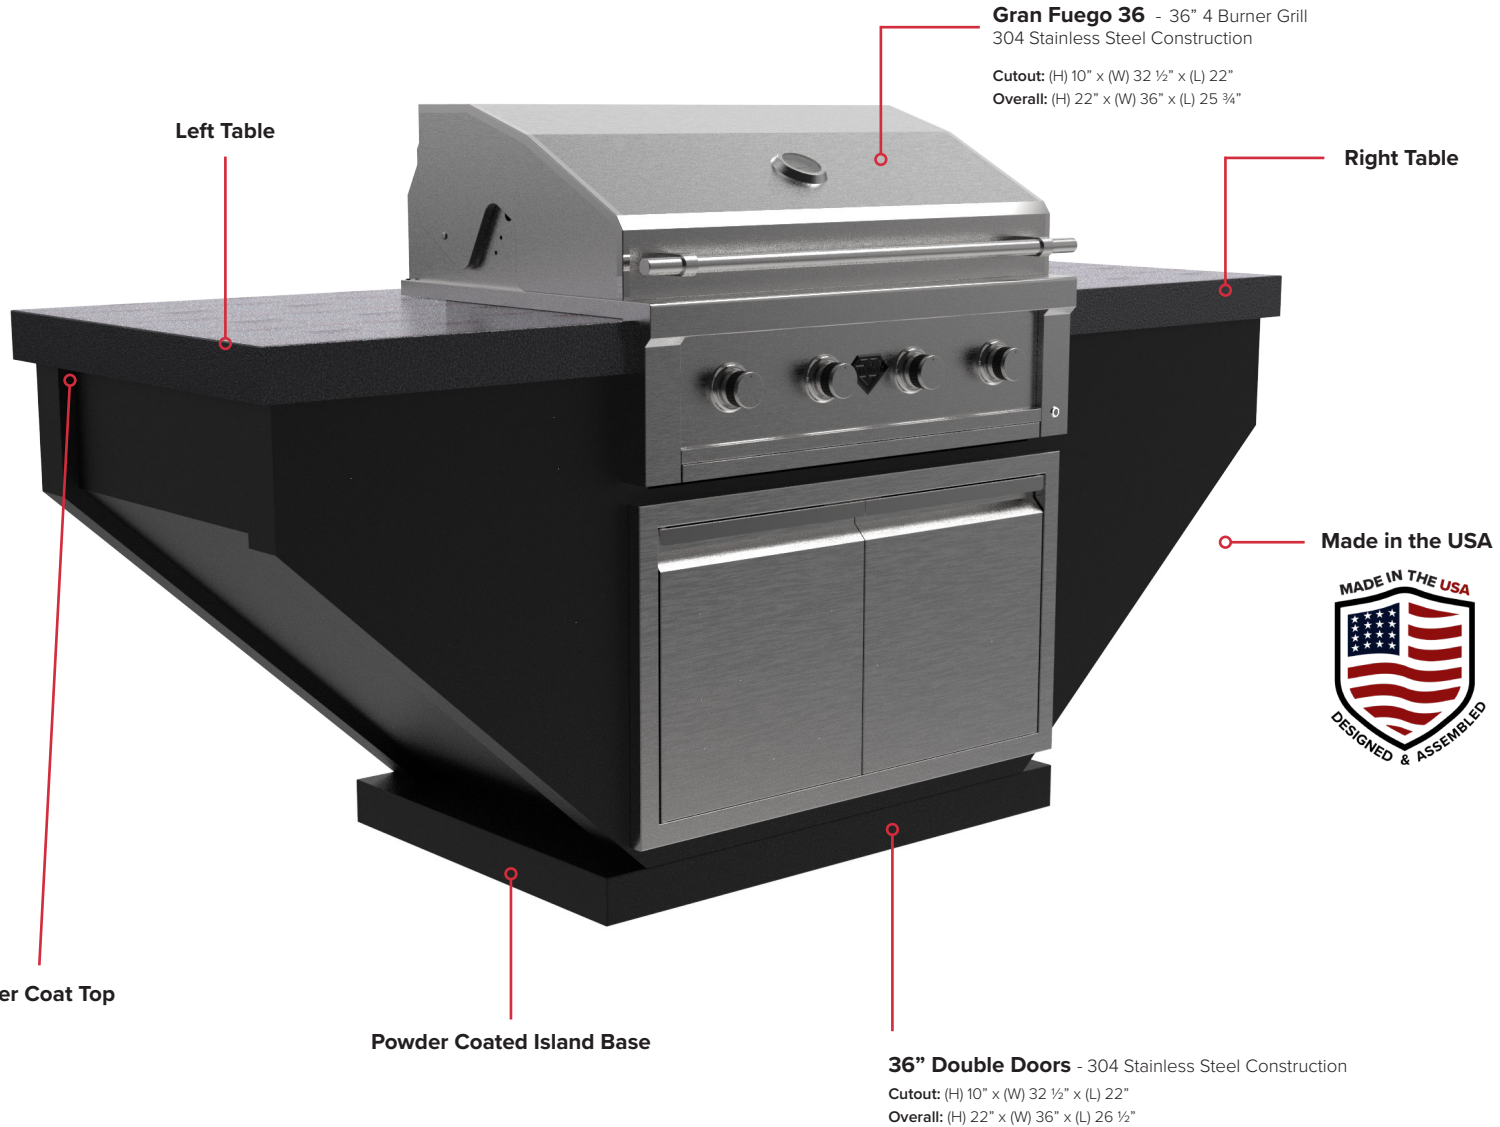

LUXE 84I LEGACY
DG-84ILCY-LUXE

VIDEL™

U S A

CERTIFIED PRODUCTS

ISLAND DIMENSIONS

Overall: (H) 36" x (W) 30" x (L) 84"

ISLAND COMPONENTS

- Gran Fuego 36 - 36" 4 Burner Grill
- 36" Double Doors

OPTIONAL ACCESSORIES

- Outdoor Audio System
- Cutting Board
- Barbecue Tools
- Bottle Opener
- Griddle Spatula
- Rotisserie Kit
- Electrical Outlet
- Grill Grates
- Stainless Steel Gas Burner
- Onyx Sear Burner
- Smoker Box
- Grill Cover
- LED Lighting System

ISLAND FINISH

Powder Coat Color Options
Scan the QR Code for
more information

If you have any questions regarding this product, please contact us directly.

Phone 909.460.5579

Email SALES@THEOUTDOORPLUS.COM

VIDEL™

U S A