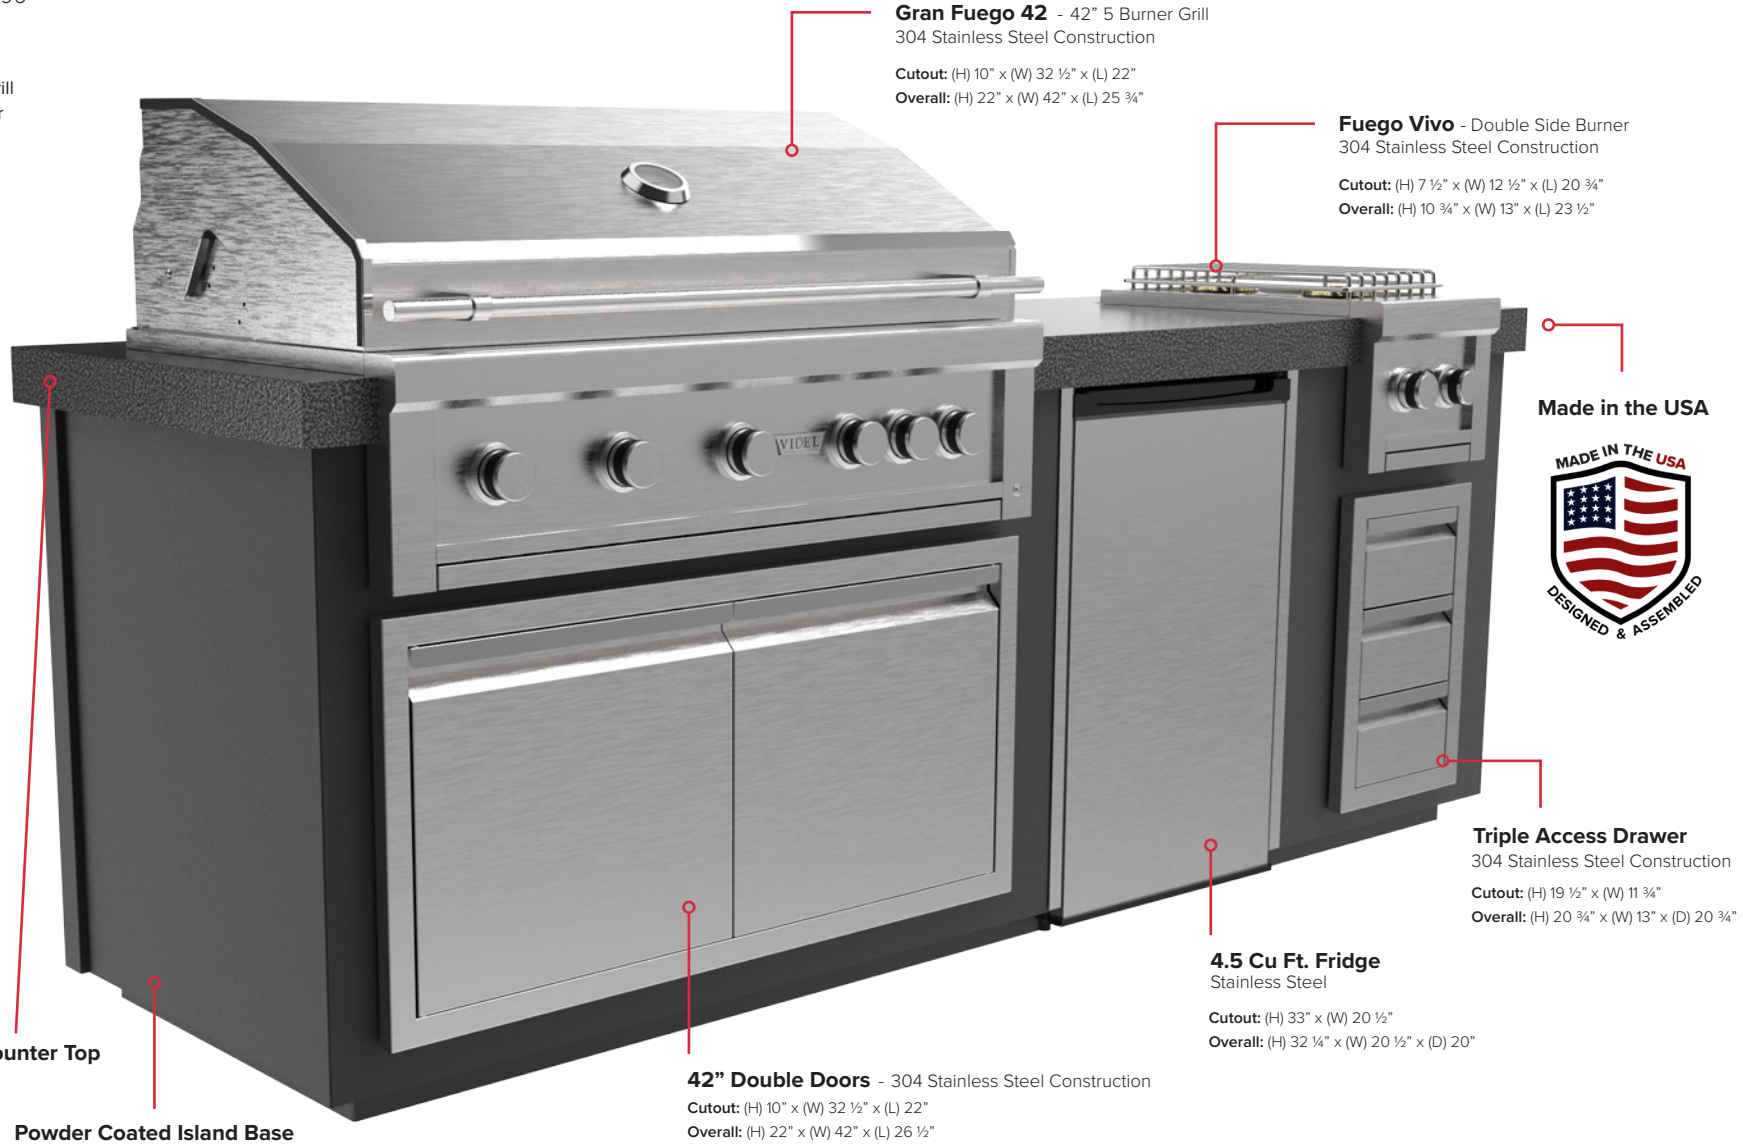

LUXE 96I

DG-96I-LUXE

VIDEL™

U S A

CERTIFIED PRODUCTS

ISLAND DIMENSIONS

Overall: (H) 36" x (W) 30" x (L) 96"

ISLAND COMPONENTS

- Gran Fuego 42 - 42" 5 Burner Grill
- Fuego Vivo - Double Side Burner
- Triple Access Drawer
- 42" Double Doors
- 4.5 Cu Ft. Fridge

OPTIONAL ACCESSORIES

- Outdoor Audio System
- Cutting Board
- Barbecue Tools
- Bottle Opener
- Griddle Spatula
- Rotisserie Kit
- Electrical Outlet
- Grill Grates
- Stainless Steel Gas Burner
- Onyx Sear Burner
- Smoker Box
- Grill Cover
- LED Lighting System

ISLAND FINISH

Powder Coat Color Options
Scan the QR Code for more information

Gran Fuego 42 - 42" 5 Burner Grill
304 Stainless Steel Construction

Cutout: (H) 10" x (W) 32 1/2" x (L) 22"
Overall: (H) 22" x (W) 42" x (L) 25 3/4"

Fuego Vivo - Double Side Burner
304 Stainless Steel Construction

Cutout: (H) 7 1/2" x (W) 12 1/2" x (L) 20 3/4"
Overall: (H) 10 3/4" x (W) 13" x (L) 23 1/2"

Made in the USA

Triple Access Drawer
304 Stainless Steel Construction