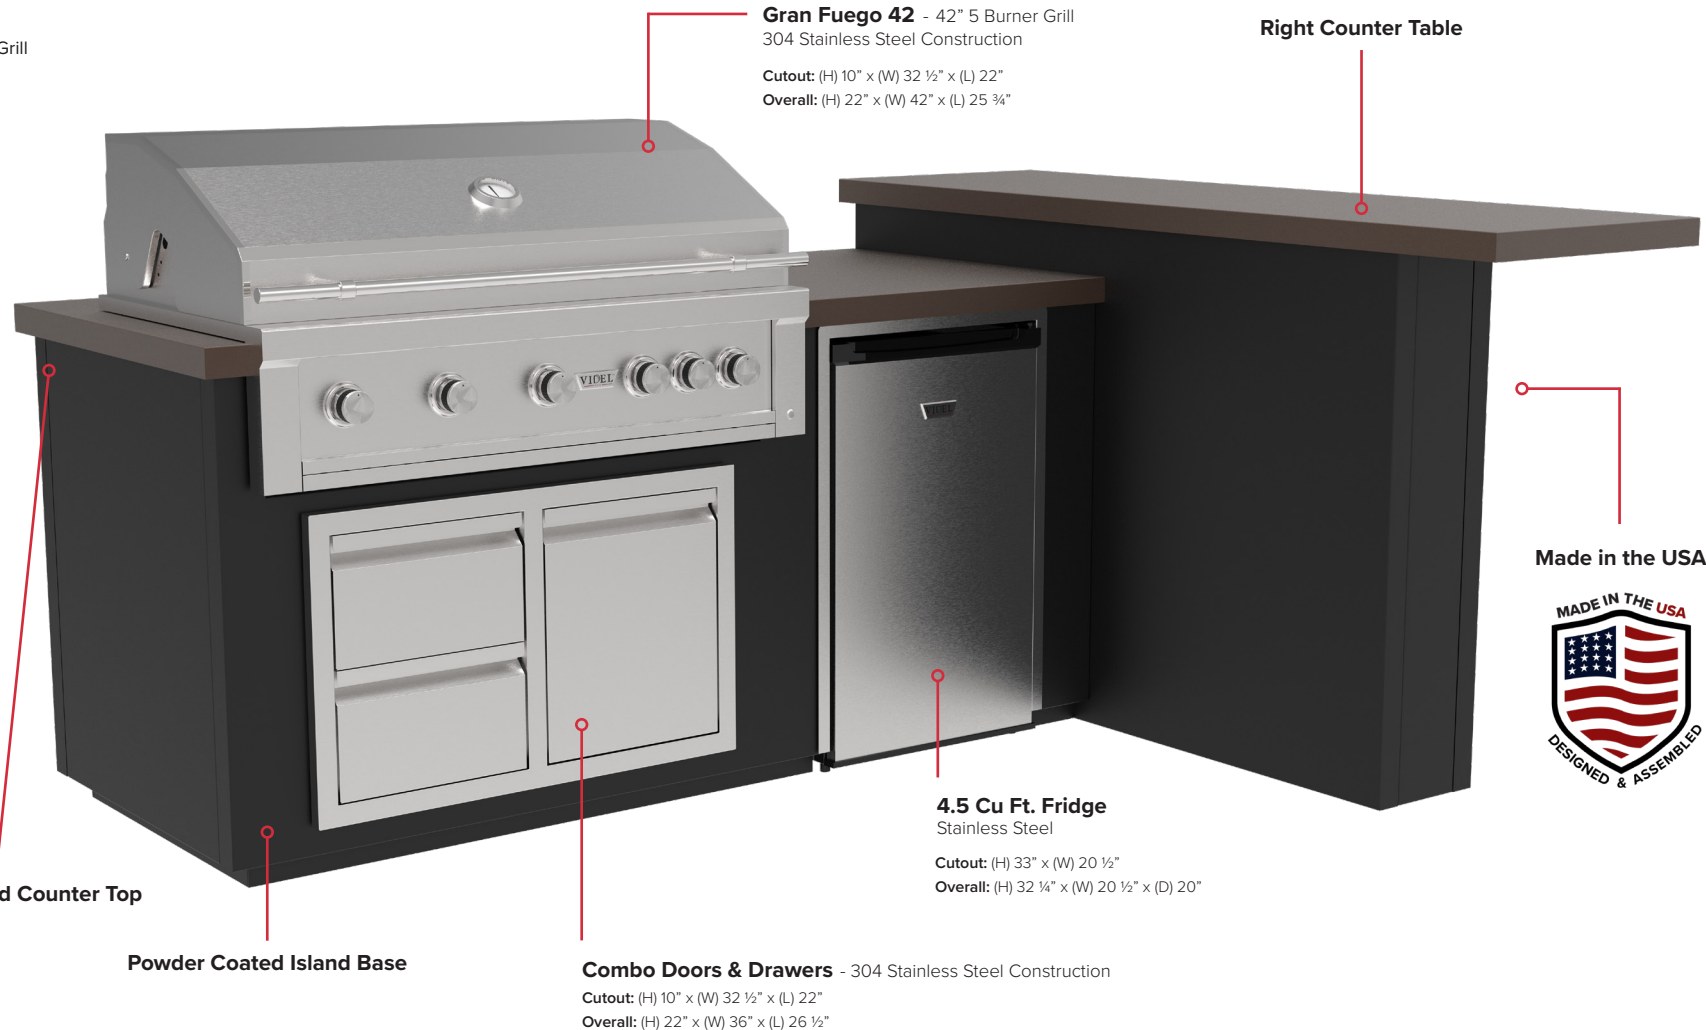

LUXE 96L

DG-96L-LUXE-R

VIDEL™

U S A

CERTIFIED PRODUCTS

ISLAND DIMENSIONS

Overall: (H) 36" x (W) 30" x (L) 96"

ISLAND COMPONENTS

- Gran Fuego 42 - 42" 5 Burner Grill
- 36" Combo Doors & Drawers
- 4.5 Cu Ft. Fridge

OPTIONAL ACCESSORIES

- Outdoor Audio System
- Cutting Board
- Barbecue Tools
- Bottle Opener
- Griddle Spatula
- Rotisserie Kit
- Electrical Outlet
- Grill Grates
- Stainless Steel Gas Burner
- Onyx Sear Burner
- Smoker Box
- Grill Cover
- LED Lighting System

ISLAND FINISH

Powder Coat Color Options

Scan the QR Code for more information

Gran Fuego 42 - 42" 5 Burner Grill
304 Stainless Steel Construction

Cutout: (H) 10" x (W) 32 1/2" x (L) 22"
Overall: (H) 22" x (W) 42" x (L) 25 3/4"

Right Counter Table

Made in the USA

4.5 Cu Ft. Fridge
Stainless Steel

Cutout: (H) 33" x (W) 20 1/2"
Overall: (H) 32 1/4" x (W) 20 1/2" x (D) 20"

Powder Coated Counter Top

Powder Coated Island Base

Combo Doors & Drawers - 304 Stainless Steel Construction