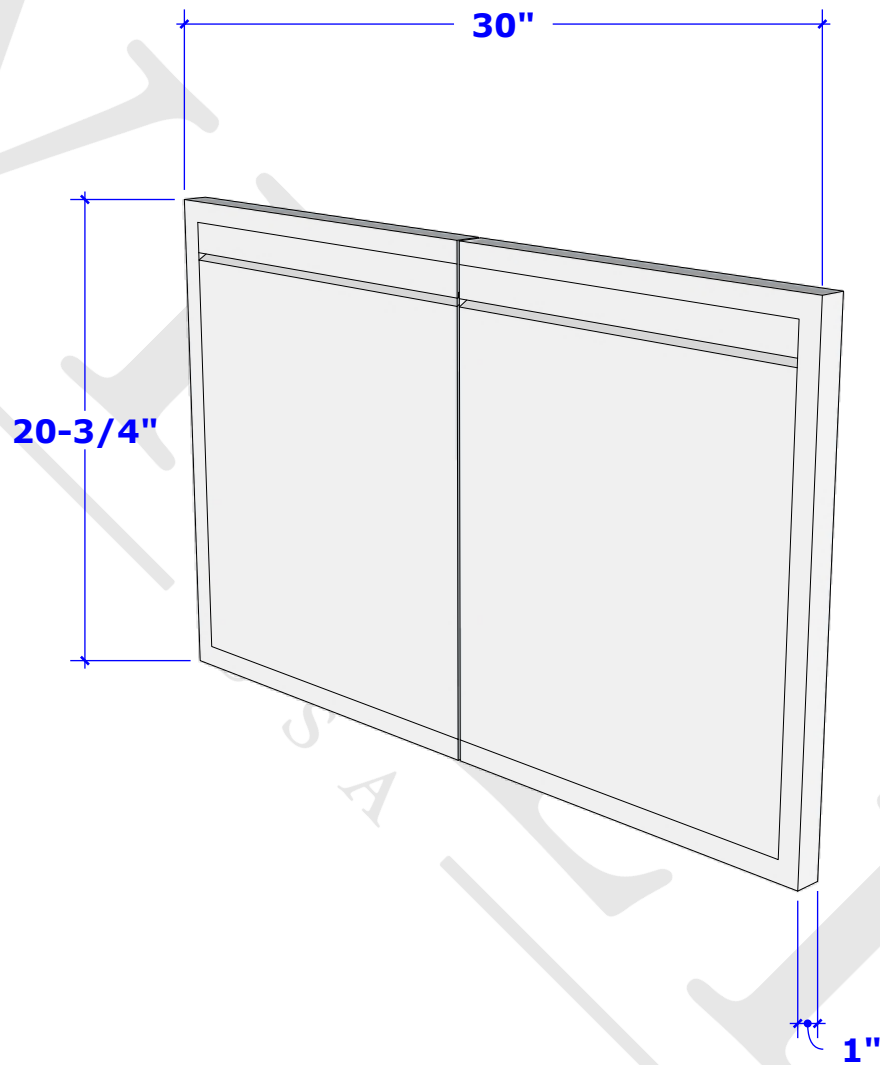

Videl Grills Collection

30" Double Doors

Overall Dimension