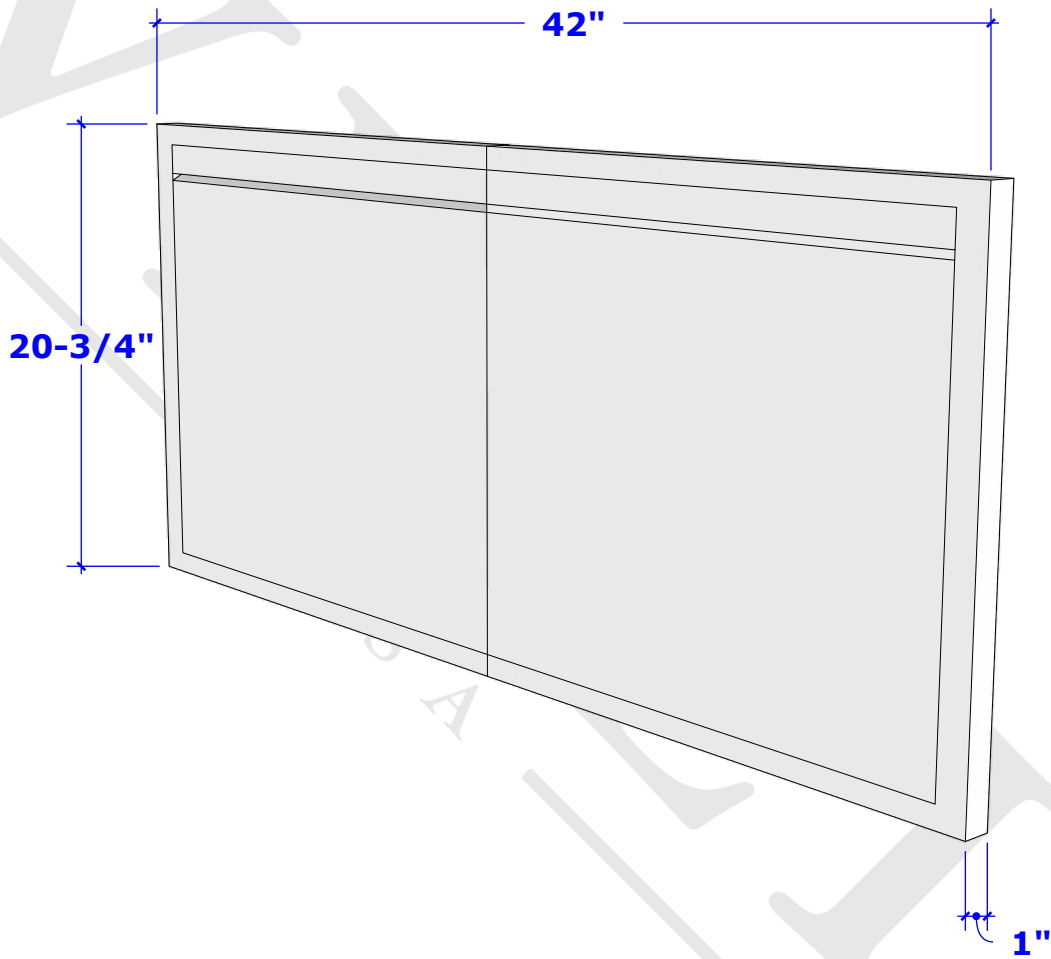

Videl Grills Collection

42" Double Doors

Overall Dimension