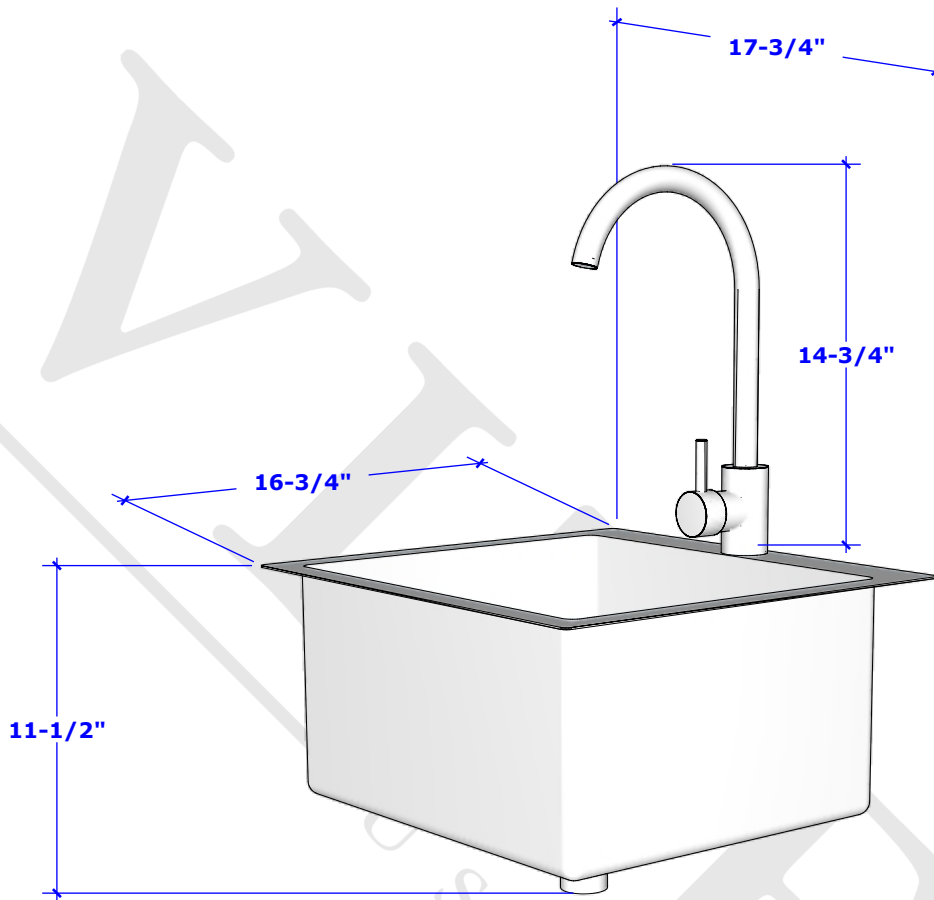

Videl Grills Collection Sink

Overall Dimension